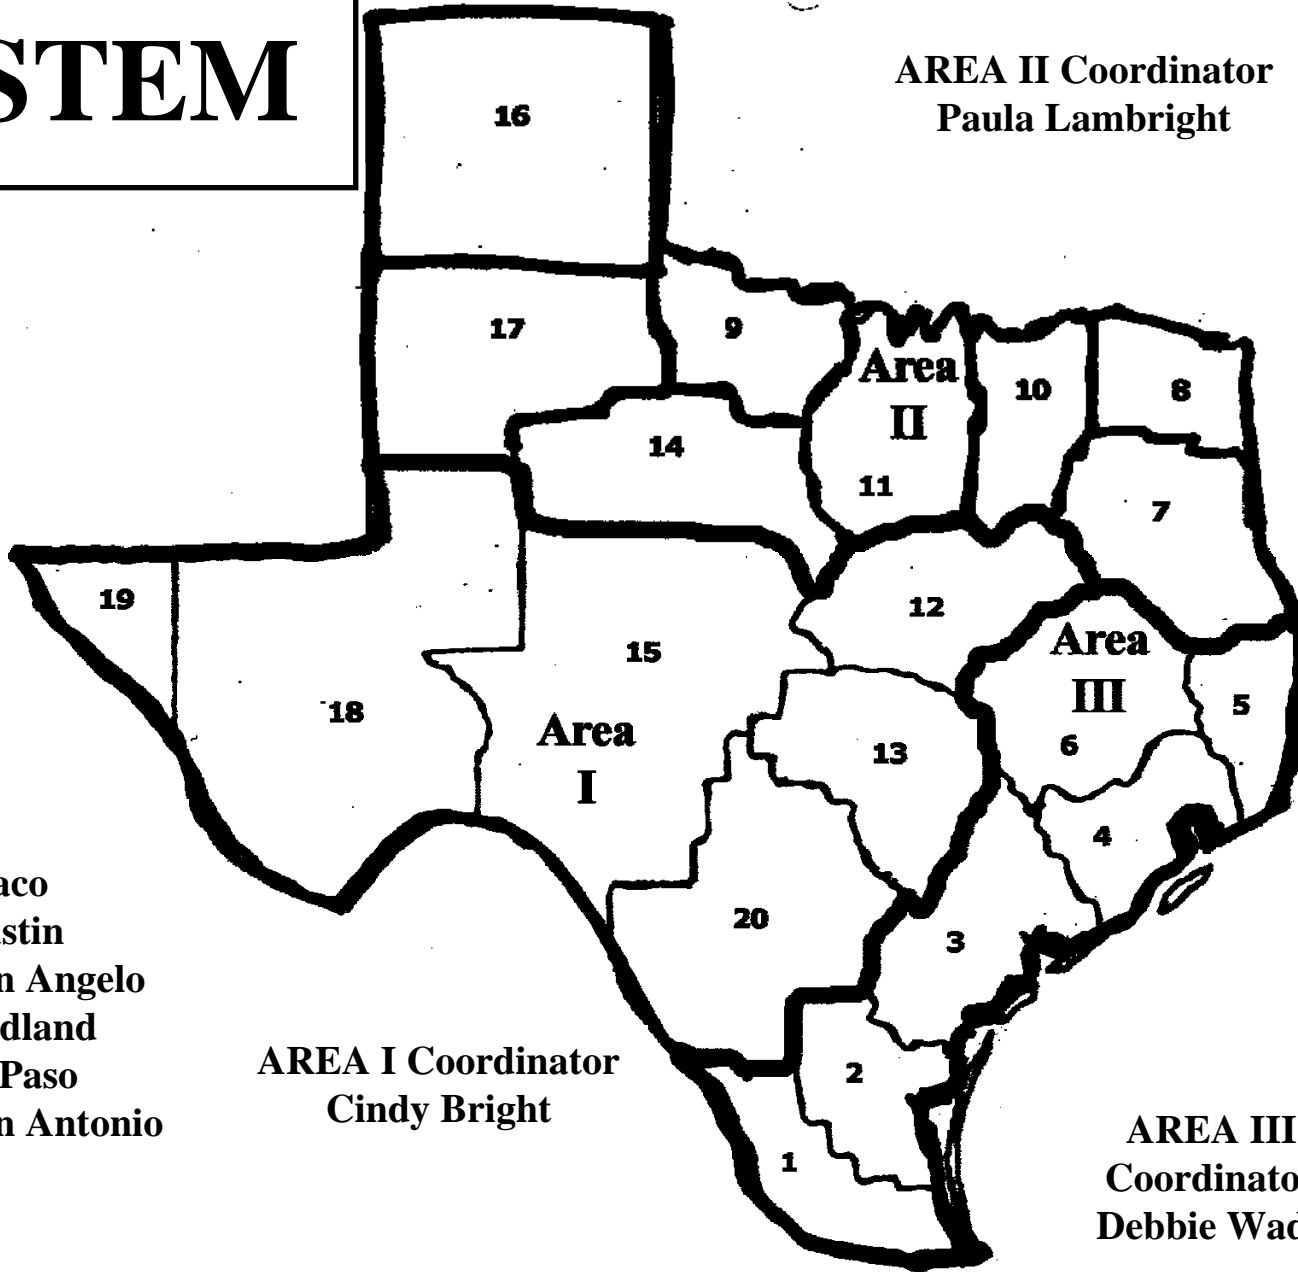

STEM

- Area I**
12 – Waco
13 – Austin
15 – San Angelo
18 – Midland
19 – El Paso
20 – San Antonio

AREA I Coordinator
Cindy Bright

AREA II Coordinator
Paula Lambright

- Area II**
7 – Kilgore
8 – Mt. Pleasant
9 – Wichita Falls
10 – Richardson
11 – Fort Worth
12 – Abilene
16 – Amarillo

- Area III**
1 – Edinburg
2 – Corpus Christi
3 – Victoria
4 – Houston
5 – Beaumont
6 – Huntsville

AREA III
Coordinator
Debbie Wade