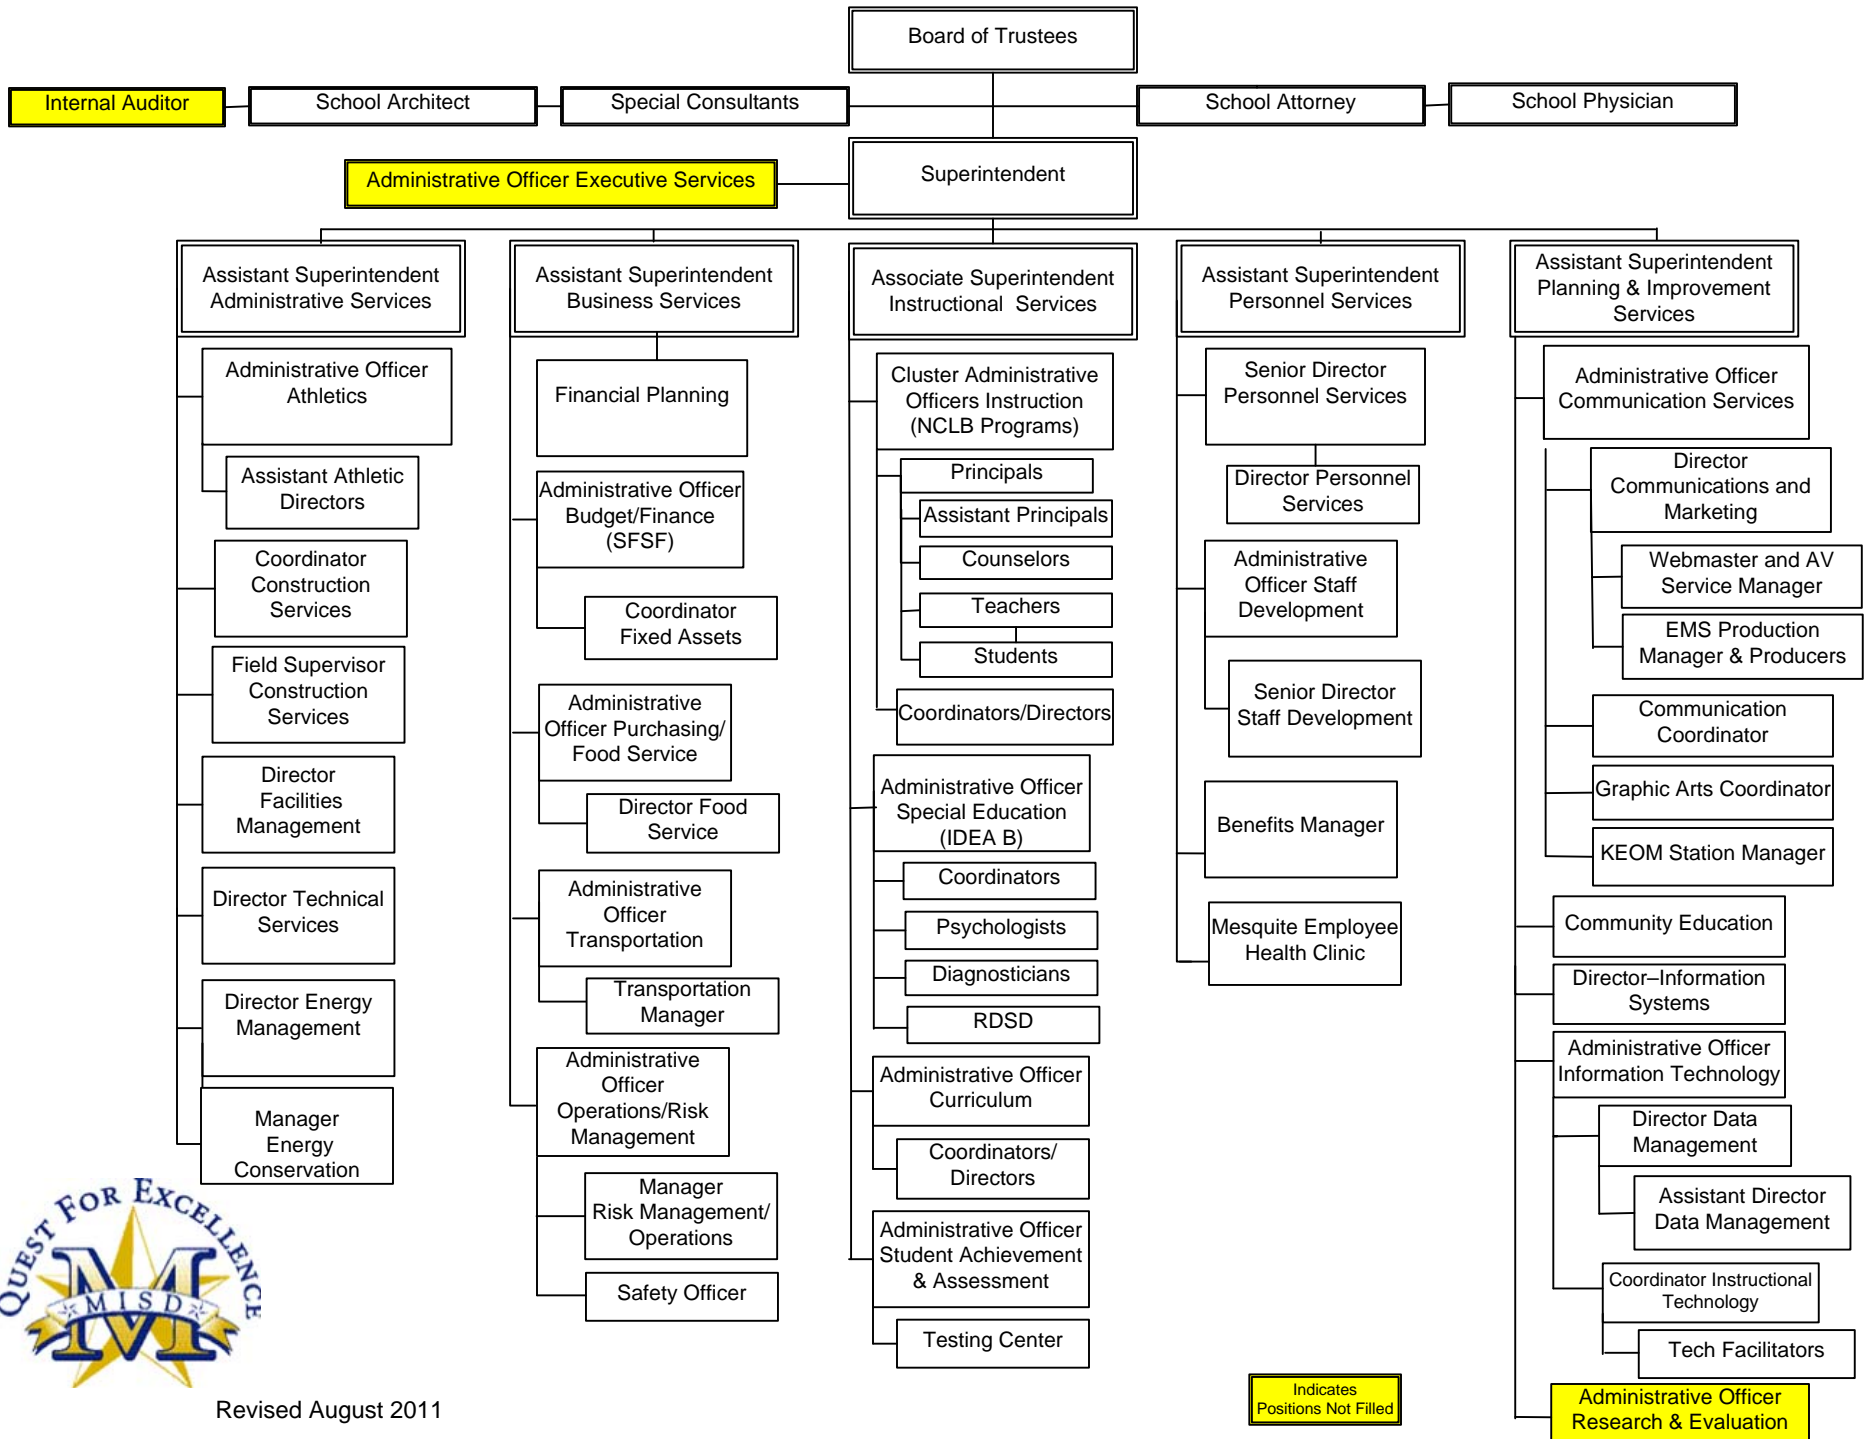

Mesquite Independent School District Organizational Chart

Revised August 2011

Indicates
Positions Not Filled

Administrative Officer
Research & Evaluation